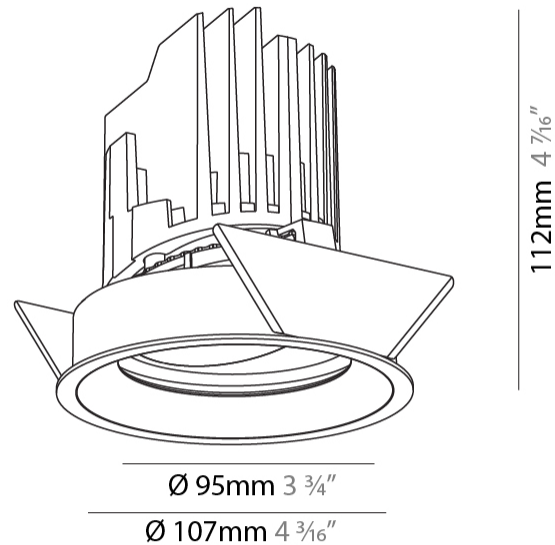

GENERAL

Series: Bioniq
 Subseries: Bioniq Round Adjustable
 Brand: Prolicht
 Division: Architectural
 Mounting Type: Recessed
 Mounting Location: Ceiling
 Subcategory: Downlight

PHYSICAL

Shape: Round
 Diameter (mm): 107
 Diameter (in): 4 3/16
 Height (mm): 112
 Height (in): 4 7/16
 Ceiling Thickness (mm): 10 / 12.5 / 15
 Ceiling Thickness (in): 3/8 or 1/2 or 9/16
 Min. Recessing Depth (mm): 130
 Min. Recessing Depth (in): 5 1/8
 Light Distribution: Adjustable / Downlight
 Weight (kg): 0.47
 Weight (lbs): 1.04
 Fixture Finish: SSR / BKV / CWI / CRY / HAB / UFT / ITA / RUA / FTG / MYG / LOD / PUS / FRO / FUP / KIA / POP / BLS / SPG / MEY / GOH / GUM / CHC / COM / ABZ / JAG / OBR / MOS / ROR
 Fixture Material: Aluminum Die Cast
 Cut-out Measurements: 98mm / 3 7/8"

LED

Number of LEDs: 1
 Color Temperature (°K): 2700 / 3000 / 3500 / 4000
 Max. Delivered Lumen (lm): 850 / 950 / 1019 / 1040
 Nominal Lumen (lm): 960 / 1070 / 1156 / 1180
 CRI: >90 CRI
 Efficiency (%): 0.885
 Lamp Life (hrs): 50000

OPTICAL

Reflector°: 10
 Adjustability: Rotational 355°; Tilt 30°

RATINGS AND CERTIFICATIONS

Certified By: Certified for North American Standards
 IP rating: IP20

BIONIQ ROUND ADJUSTABLE RECESSED

A35224-

PROJECT _____