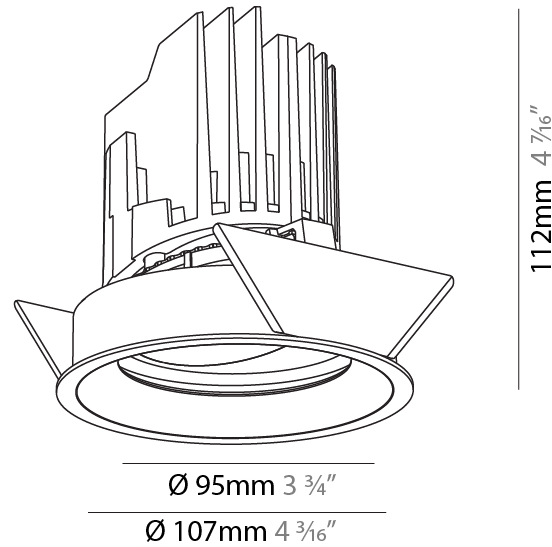

GENERAL

Series: Bioniq
 Subseries: Bioniq Round Adjustable
 Brand: Prolicht
 Division: Architectural
 Mounting Type: Recessed
 Mounting Location: Ceiling
 Subcategory: Downlight

PHYSICAL

Shape: Round
 Diameter (mm): 107
 Diameter (in): 4 3/16
 Height (mm): 112
 Height (in): 4 7/16
 Ceiling Thickness (mm): 10 / 12.5 / 15
 Ceiling Thickness (in): 3/8 or 1/2 or 9/16
 Min. Recessing Depth (mm): 130
 Min. Recessing Depth (in): 5 1/8
 Light Distribution: Adjustable / Downlight
 Weight (kg): 0.47
 Weight (lbs): 1.04
 Fixture Finish: SSR / BKV / CWI / CRY / HAB / UFT / ITA / RUA / FTG / MYG / LOD / PUS / FRO / FUP / KIA / POP / BLS / SPG / MEY / GOH / GUM / CHC / COM / ABZ / JAG / OBR / MOS / ROR
 Fixture Material: Aluminum Die Cast
 Cut-out Measurements: 98mm / 3 7/8"

OPTICAL

Reflector°: 10
 Optic°: Lens Pack - No Lens
 Adjustability: Rotational 355°; Tilt 30°

RATINGS AND CERTIFICATIONS

Certified By: Certified for North American Standards
 IP rating: IP20

BIONIQ ROUND ADJUSTABLE RECESSED