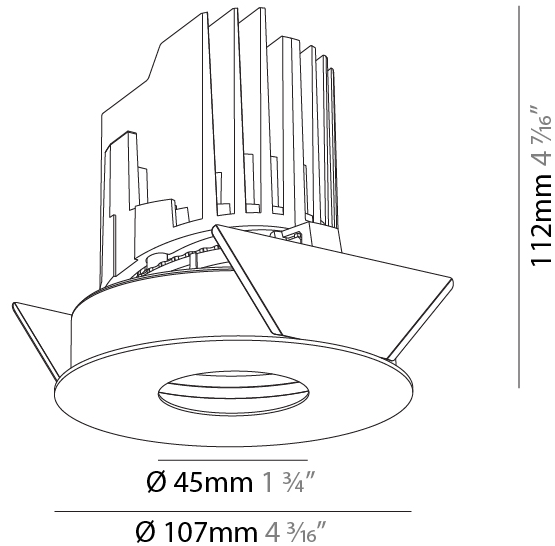

GENERAL

Series: Bioniq
 Subseries: Bioniq Round Pinhole
 Brand: Prolicht
 Division: Architectural
 Mounting Type: Recessed
 Mounting Location: Ceiling
 Subcategory: Downlight

PHYSICAL

Shape: Round
 Diameter (mm): 107
 Diameter (in): 4 3/16
 Height (mm): 112
 Height (in): 4 7/16
 Ceiling Thickness (mm): 10 / 12.5 / 15
 Ceiling Thickness (in): 3/8 or 1/2 or 9/16
 Min. Recessing Depth (mm): 130
 Min. Recessing Depth (in): 5 1/8
 Light Distribution: Adjustable / Downlight
 Weight (kg): 0.473
 Weight (lbs): 1.04
 Fixture Finish: SSR / BKV / CWI / CRY / HAB / UFT / ITA / RUA / FTG / MYG / LOD / PUS / FRO / FUP / KIA / POP / BLS / SPG / MEY / GOH / GUM / CHC / COM / ABZ / JAG / OBR / MOS / ROR
 Fixture Material: Aluminum Die Cast
 Cut-out Measurements: 98mm / 3 7/8"

OPTICAL

Reflector°: 10
 Adjustability: Rotational 355°; Tilt 30°

RATINGS AND CERTIFICATIONS

Certified By: Certified for North American Standards
 IP rating: IP20

PROJECT
TYPE
SPECIFIER
QUANTITY
DATE

BIONIQ ROUND PINHOLE RECESSED